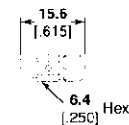

MCX Jack – SMA Jack

Part No. 1061070-1
M/A-COM Model No. 5880-2240-00