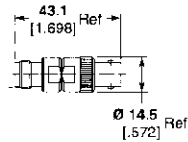

TNC Jack – BNC Jack

Part No. 1057845-1
M/A-COM Model No. 3180-2320-00