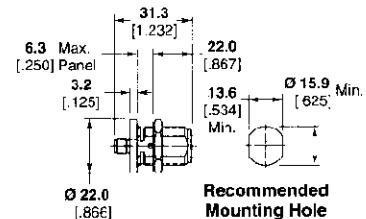

MCX Jack – SMA Jack

Part No. 1061070-1
M/A-COM Model No. 5880-2240-00

SMA Jack – N Series Jack

Part No. 1057341-1
M/A-COM Model No. 3080-2240-00

SMA Jack – N Series Flange Mount

Part No. 1057343-1
M/A-COM Model No. 3080-2242-00

SMA Jack – N Series Bulkhead Jack

Part No. 1057463-1
M/A-COM Model No. 3084-2240-00

SMA Jack – BNC Jack

Part No. 1058058-1
M/A-COM Model No. 3280-2240-00

BNC Bulkhead Jack – SMA Jack

Part No. 1058117-1
M/A-COM Model No. 3284-2240-00