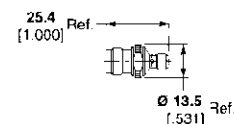

TNC Jack – SMA Jack

Part No. 1057839-1
M/A-COM Model No. 3284-2240-00