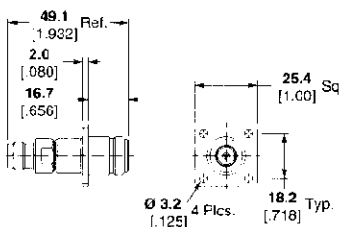

Between Series Adapters (Continued)

Jack-Jack

7-16 Jack – N Series Jack

Part No. 1311206-1
M/A-COM Model No. A55P22E999X

BNC Jack – SMB Jack

Part No. 1058056-1
M/A-COM Model No. 3280-2224-00

BNC Jack – 75 ohm SMB Jack

Part No. 1311209-1
M/A-COM Model No. A57R03G999X

TNC Jack – N Series Flange Mount Jack

Part No. 1057843-1
M/A-COM Model No. 3180-2302-00

TNC Jack – BNC Jack

Part No. 1057845-1
M/A-COM Model No. 3180-2320-00

SMA Jack – N Series Bulkhead Jack

Part No. 1057463-1
M/A-COM Model No. 3084-2240-00

SMA Jack – BNC Jack

Part No. 1058058-1
M/A-COM Model No. 3280-2240-00

BNC Bulkhead Jack – SMA Jack

Part No. 1058117-1
M/A-COM Model No. 3284-2240-00