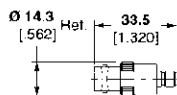

SMA Jack – BNC Jack

Part No. 1058058-1
M/A-COM Model No. 3280-2240-00