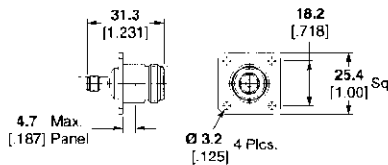

MCX Jack – SMA Jack

Part No. 1061070-1
M/A-COM Model No. 5880-2240-00

SMA Jack – N Series Jack

Part No. 1057341-1
M/A-COM Model No. 3080-2240-00

SMA Jack – N Series Flange Mount

Part No. 1057343-1
M/A-COM Model No. 3080-2242-00

SMA Jack – N Series Bulkhead Jack

Part No. 1057463-1
M/A-COM Model No. 3084-2240-00

SMA Jack – BNC Jack

Part No. 1058058-1
M/A-COM Model No. 3280-2240-00

BNC Bulkhead Jack – SMA Jack

Part No. 1058117-1
M/A-COM Model No. 3284-2240-00