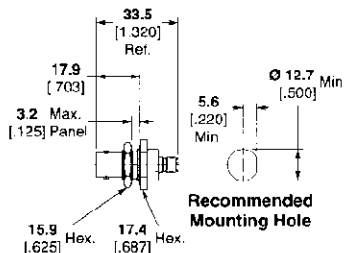

SMA Jack – N Series Bulkhead Jack

Part No. 1057463-1
M/A-COM Model No. 3084-2240-00

SMA Jack – BNC Jack

Part No. 1058058-1
M/A-COM Model No. 3280-2240-00

BNC Bulkhead Jack – SMA Jack

Part No. 1058117-1
M/A-COM Model No. 3284-2240-00