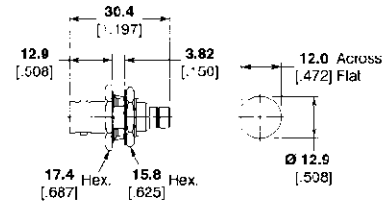

Between Series Adapters (Continued)

Jack-Jack

7-16 Jack – N Series Jack

Part No. 1311206-1
M/A-COM Model No. A55P22E999X

BNC Jack – SMB Jack

Part No. 1058056-1
M/A-COM Model No. 3280-2224-00

BNC Jack – 75 ohm SMB Jack